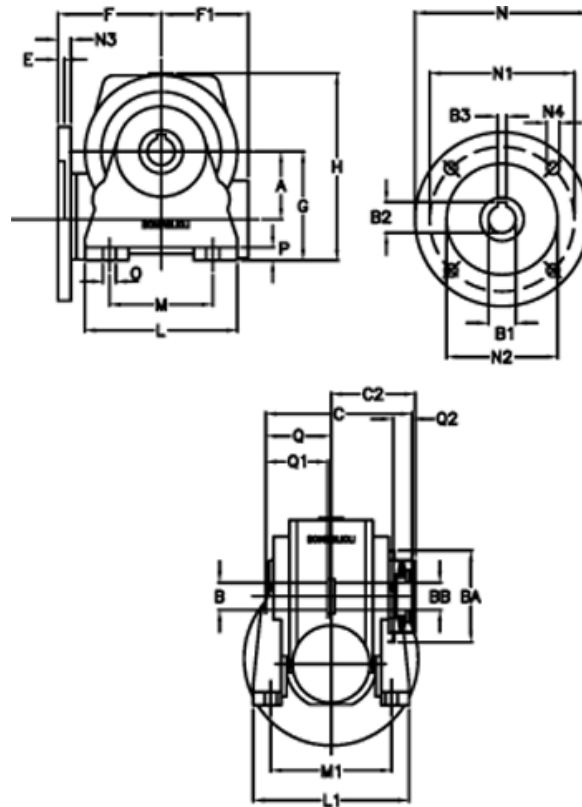

Data Sheet

Article number: 390204406012236

Description: Worm Gear with Torque Limiter
VF 44-L2-N-60-P63B5

Measures

a = 44.60	C2 = 48	L1 = 98	O = 8.5
B = 18	Description = VF 44N-xx-63B5	m = 52	P = 10
B1 E7 = 11	E = 2.0	M1 = 81.0	Q = 32.0
B2 = 12.8	F = 65	N = 140	Q1 = 32
B3 H9 = 4	F1 = 54	N1 = 115	Q2 = 12
BA = 40	g = 72	N2 = 95	
BB H7 = 11	H = 124.5	N3 = 10.5	
C = 79	L = 90	N4 = 9,5	